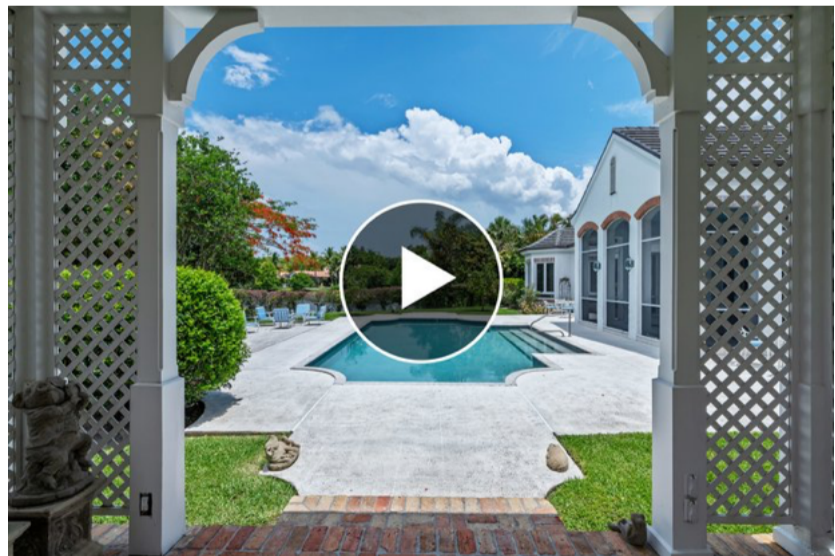

### [Take a Virtual Tour](#)

- Stunning Golf Course and Lake Views
- 4 Bedroom, 6.5 Bath Estate Home
- 3 Car Garage
- Beautifully Designed Pool
- Tray Ceiling in Living/Dining Rooms
- Oak Paneled Study With Fireplace
- Spacious Master Suite
- His and Her Baths and Closets